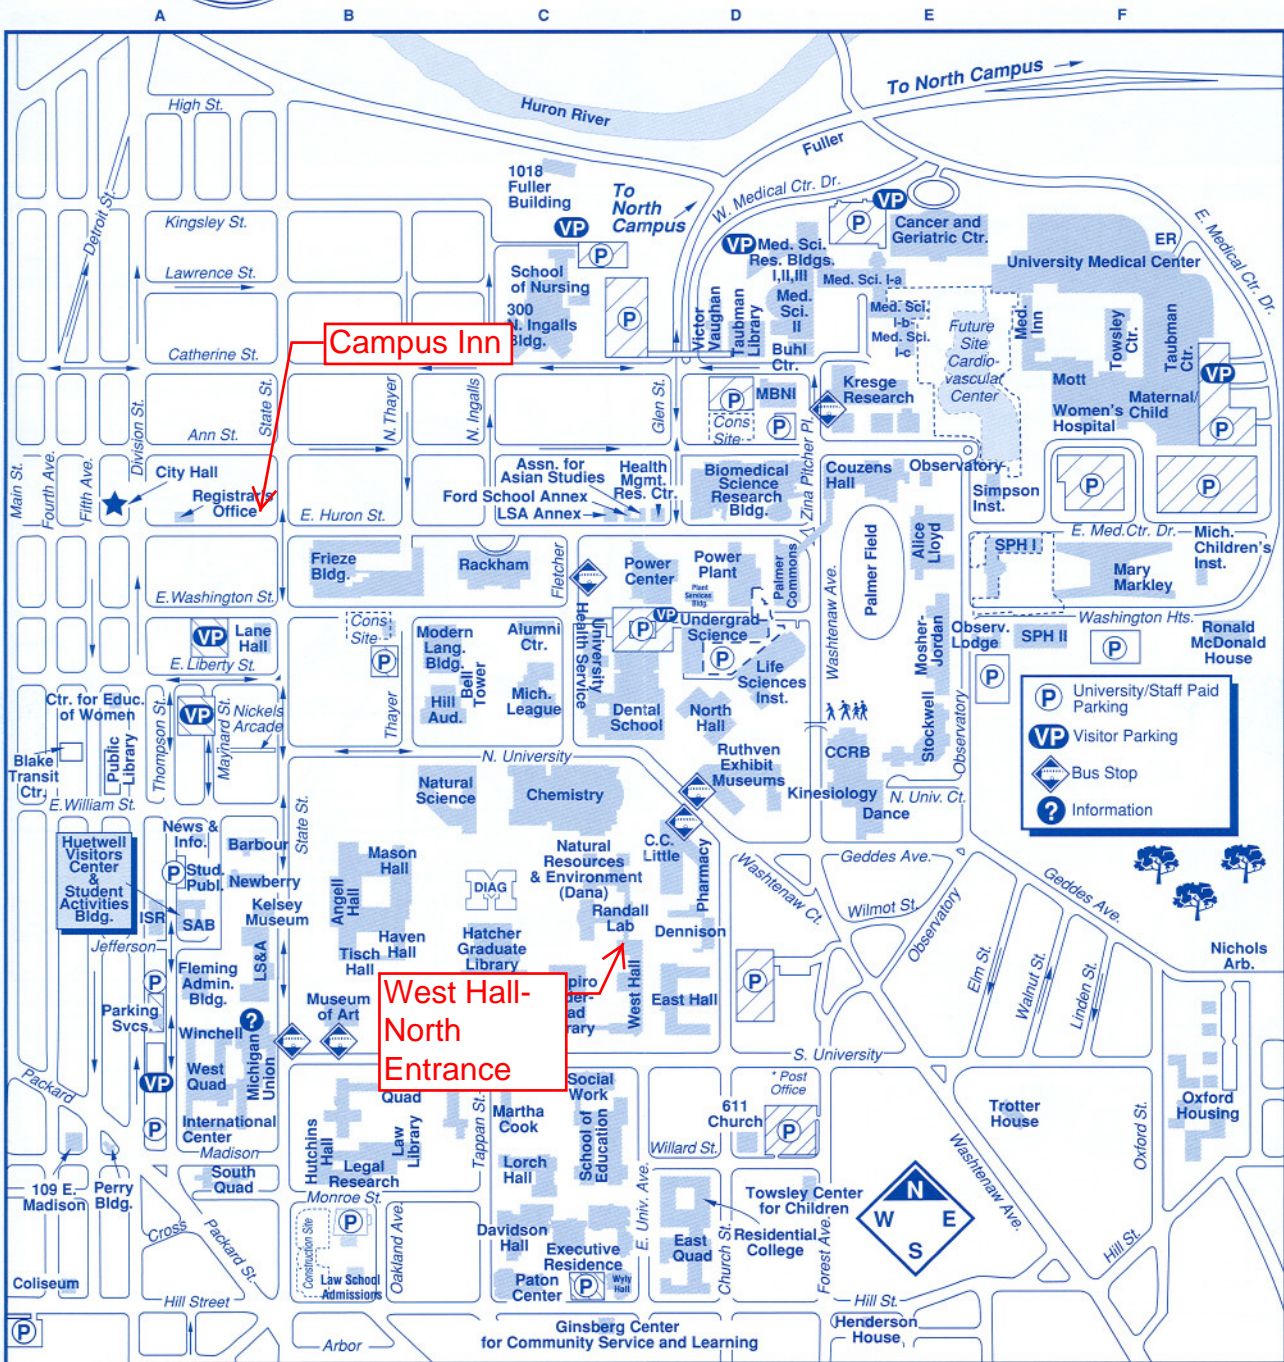

# University of Michigan Central Campus

Campus Inn

West Hall-North Entrance

To Wolverine Tower ↓

📍 Campus Information Center,  
(First floor, Michigan Center, 764-INFO)

© 2005 University of Michigan, BMC Media  
For use information call 734-998-6140.